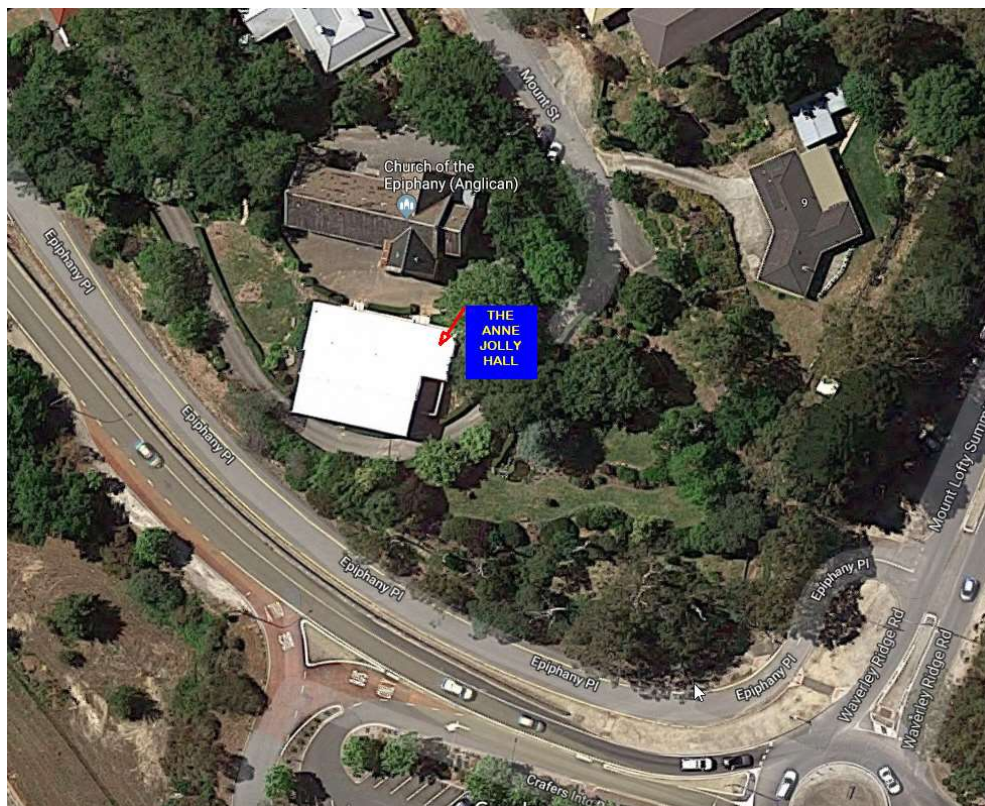

Meetings are held on the 2nd and 4th Wed. evening of each month starting at 7.30 pm at.
The Anne Jolly Hall, Church of the Epiphany, Epiphany Place, Crafers.
See the following map and street views for directions and parking information.

After entering the premises driveway, proceed past the church and exit to Mount Street angle parking. Parking on the premises next to hall is limited to use by members with mobility restrictions.

Exit from Mount Street parking by entering the driveway close to the hall, passing the left hand side of the hall and proceeding along the driveway to Epiphany Place.