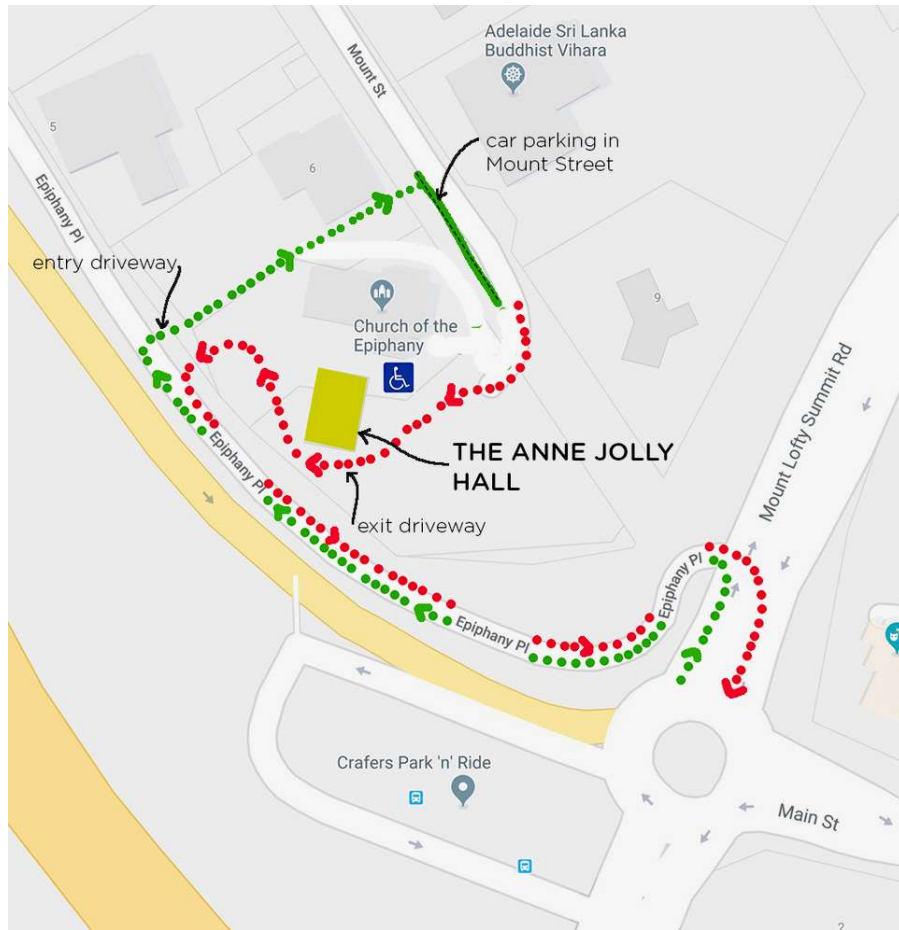

Meetings are held on the 2nd and 4th Wed. evening of each month starting at 7.30 pm at.
The Anne Jolly Hall, Church of the Epiphany, Epiphany Place, Crafers.
See the following map and street views for directions and parking information.

After entering the premises driveway, proceed past the church and exit to Mount Street angle parking. Parking on the premises next to hall is limited to use by members with mobility restrictions.

Exit from Mount Street parking by entering the driveway close to the hall, passing the left hand side of the hall and proceeding along the driveway to Epiphany Place.